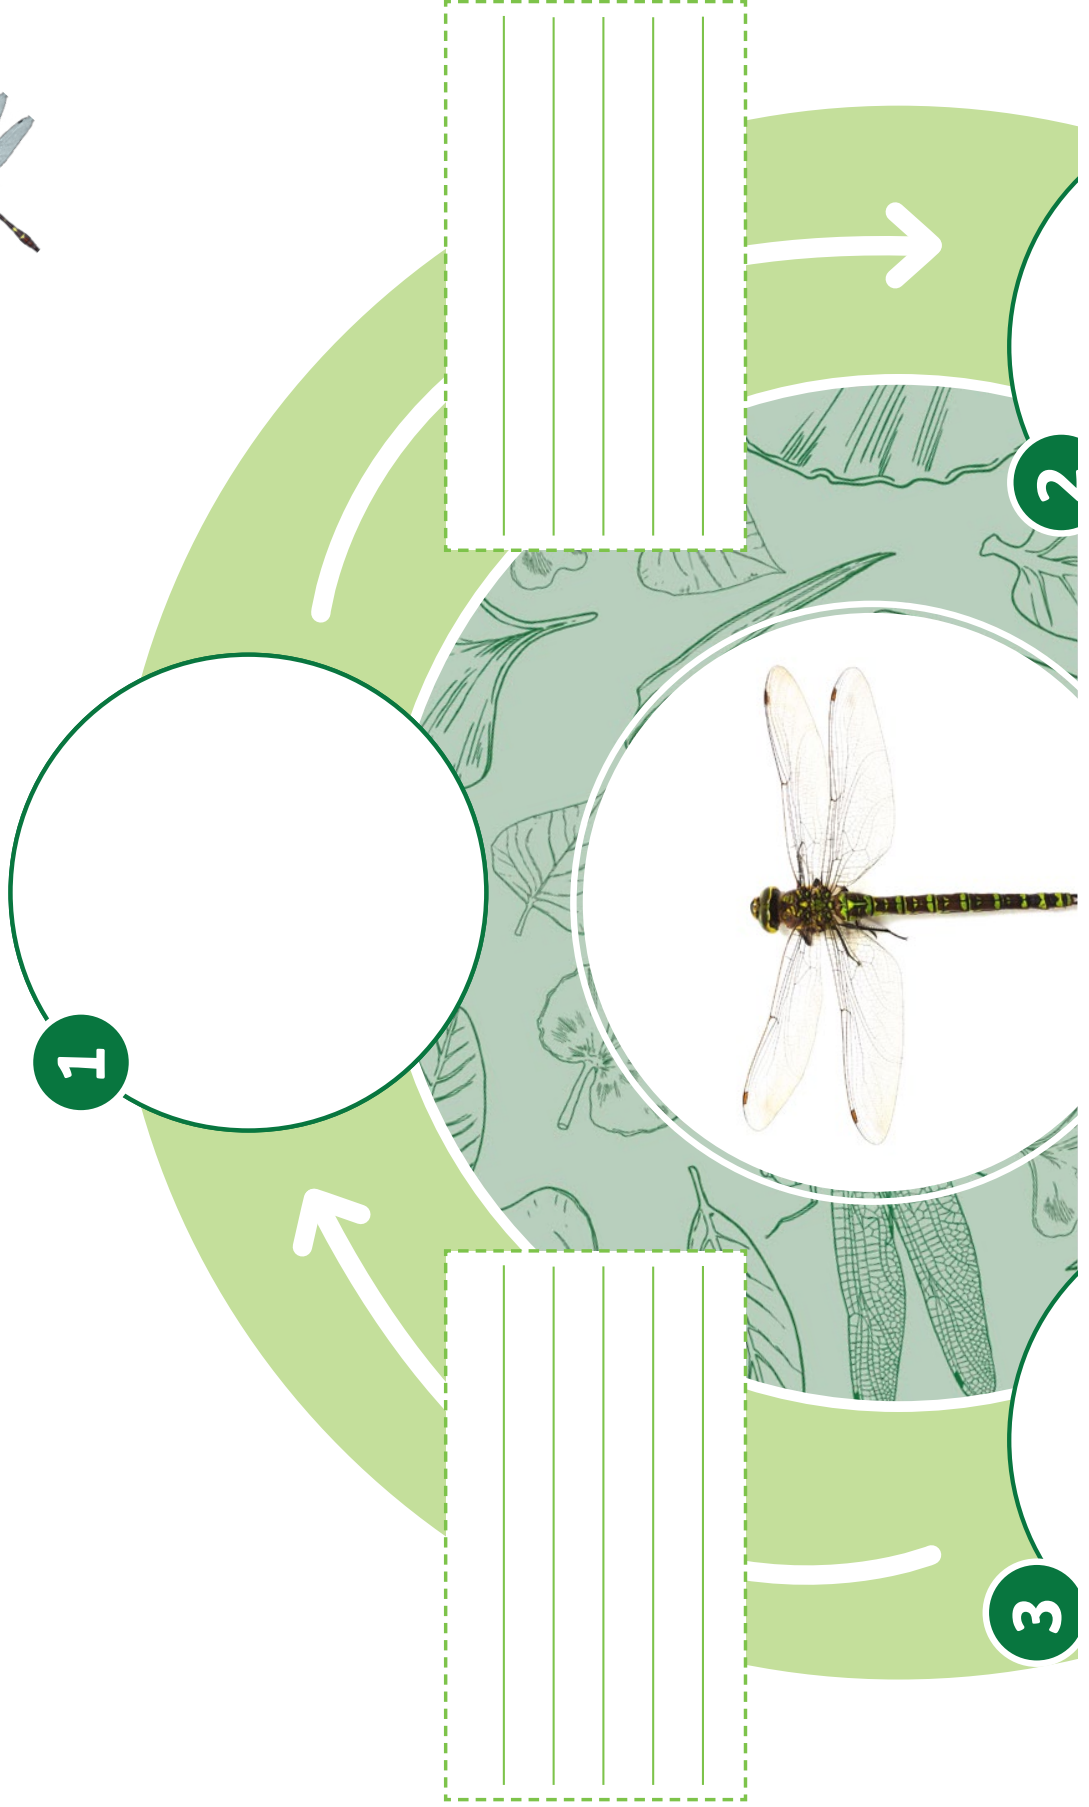

Incomplete Metamorphosis

Life Cycle

Incomplete Metamorphosis

Life Cycle

2

3

A worksheet template for a dragonfly life cycle project. It features a large green circle with a white arrow pointing clockwise. Inside the circle, there are two empty white circles labeled '2' and '3'. A dashed green box with vertical lines is positioned between the two circles. The background of the circle contains faint line drawings of dragonfly parts: a head, a thorax, a wing, a tail, and a nymph. A yellow pencil is also visible on the left side of the circle.