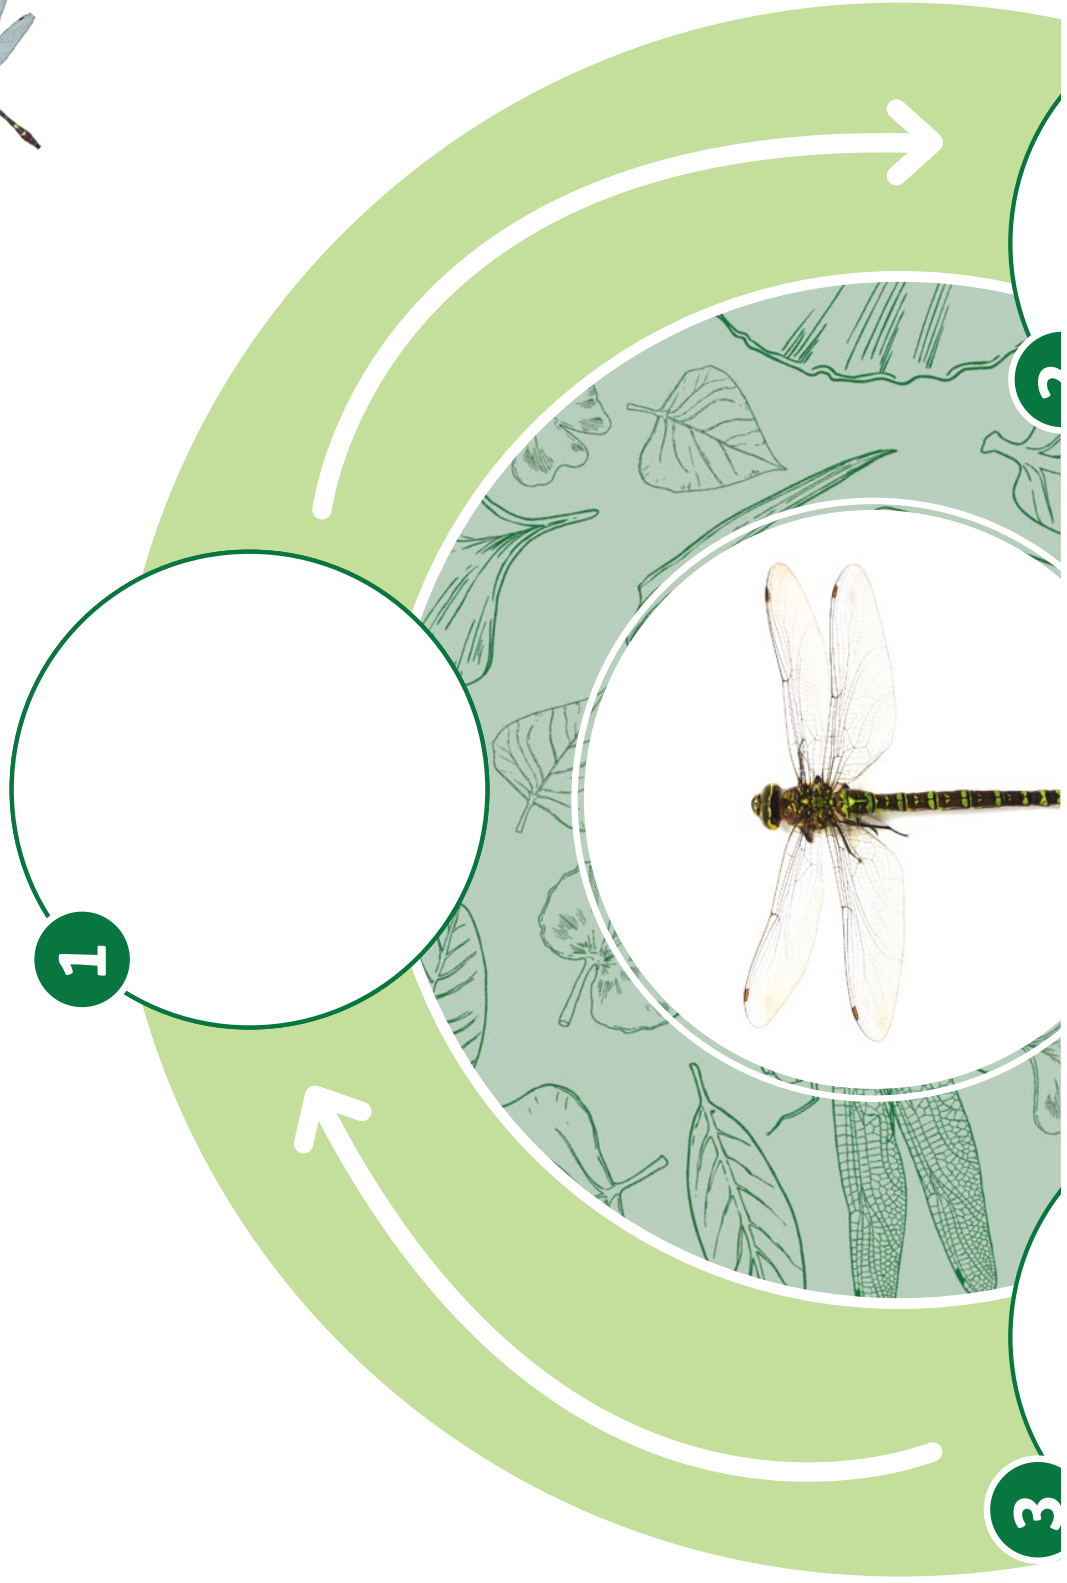

Incomplete Metamorphosis

Life Cycle

Incomplete Metamorphosis

Life Cycle

2

3

A worksheet template for a dragonfly life cycle project. It features a large green circle with a white arrow pointing clockwise. Inside the circle, there are two empty white circles labeled '2' and '3'. A dashed green box with vertical lines is positioned between the two circles. The background of the circle contains faint line drawings of dragonfly parts: a head, a thorax, a wing, a tail, and a nymph. A yellow pencil is also visible on the left side of the circle.